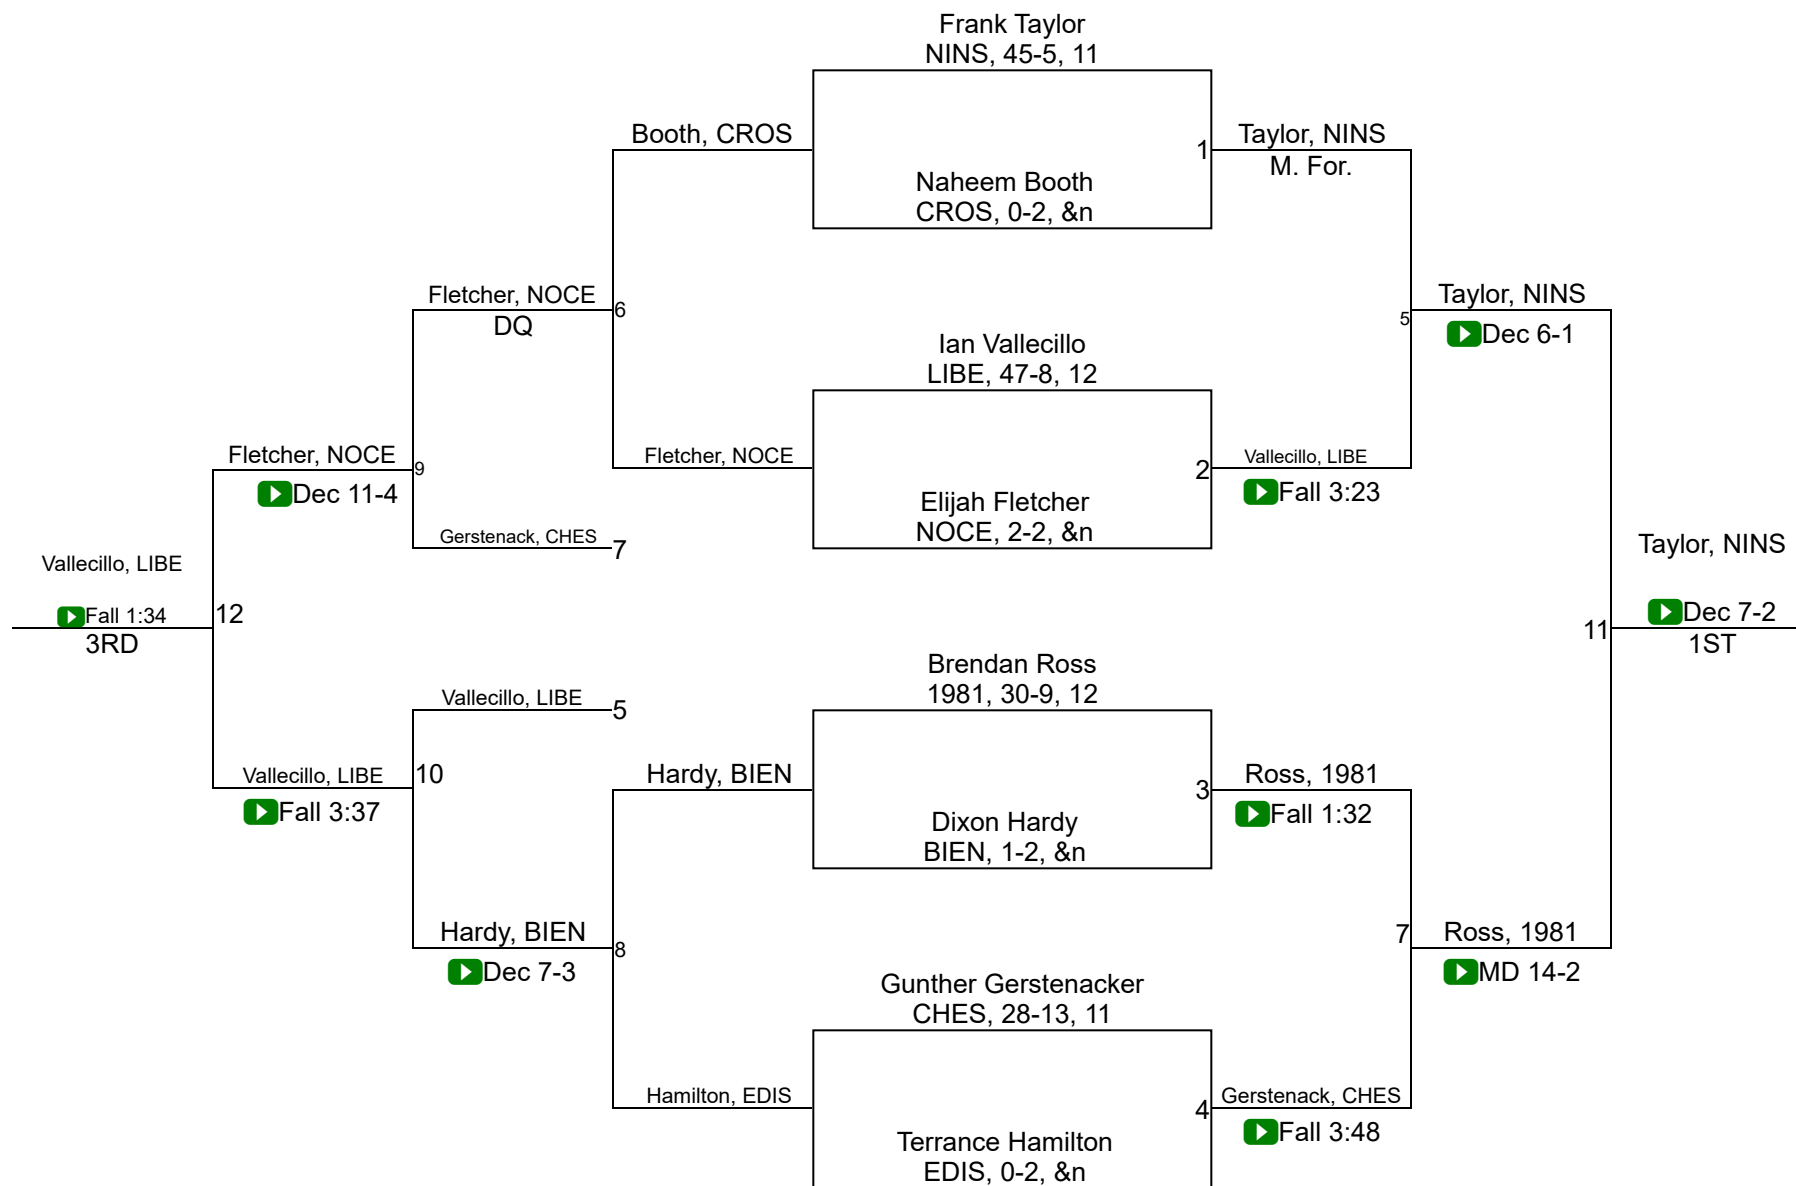

SCHSL State Championships

1A/2A 138

SCHSL State Championships

1A/2A 152

SCHSL State Championships

1A/2A 160

SCHSL State Championships

1A/2A 170