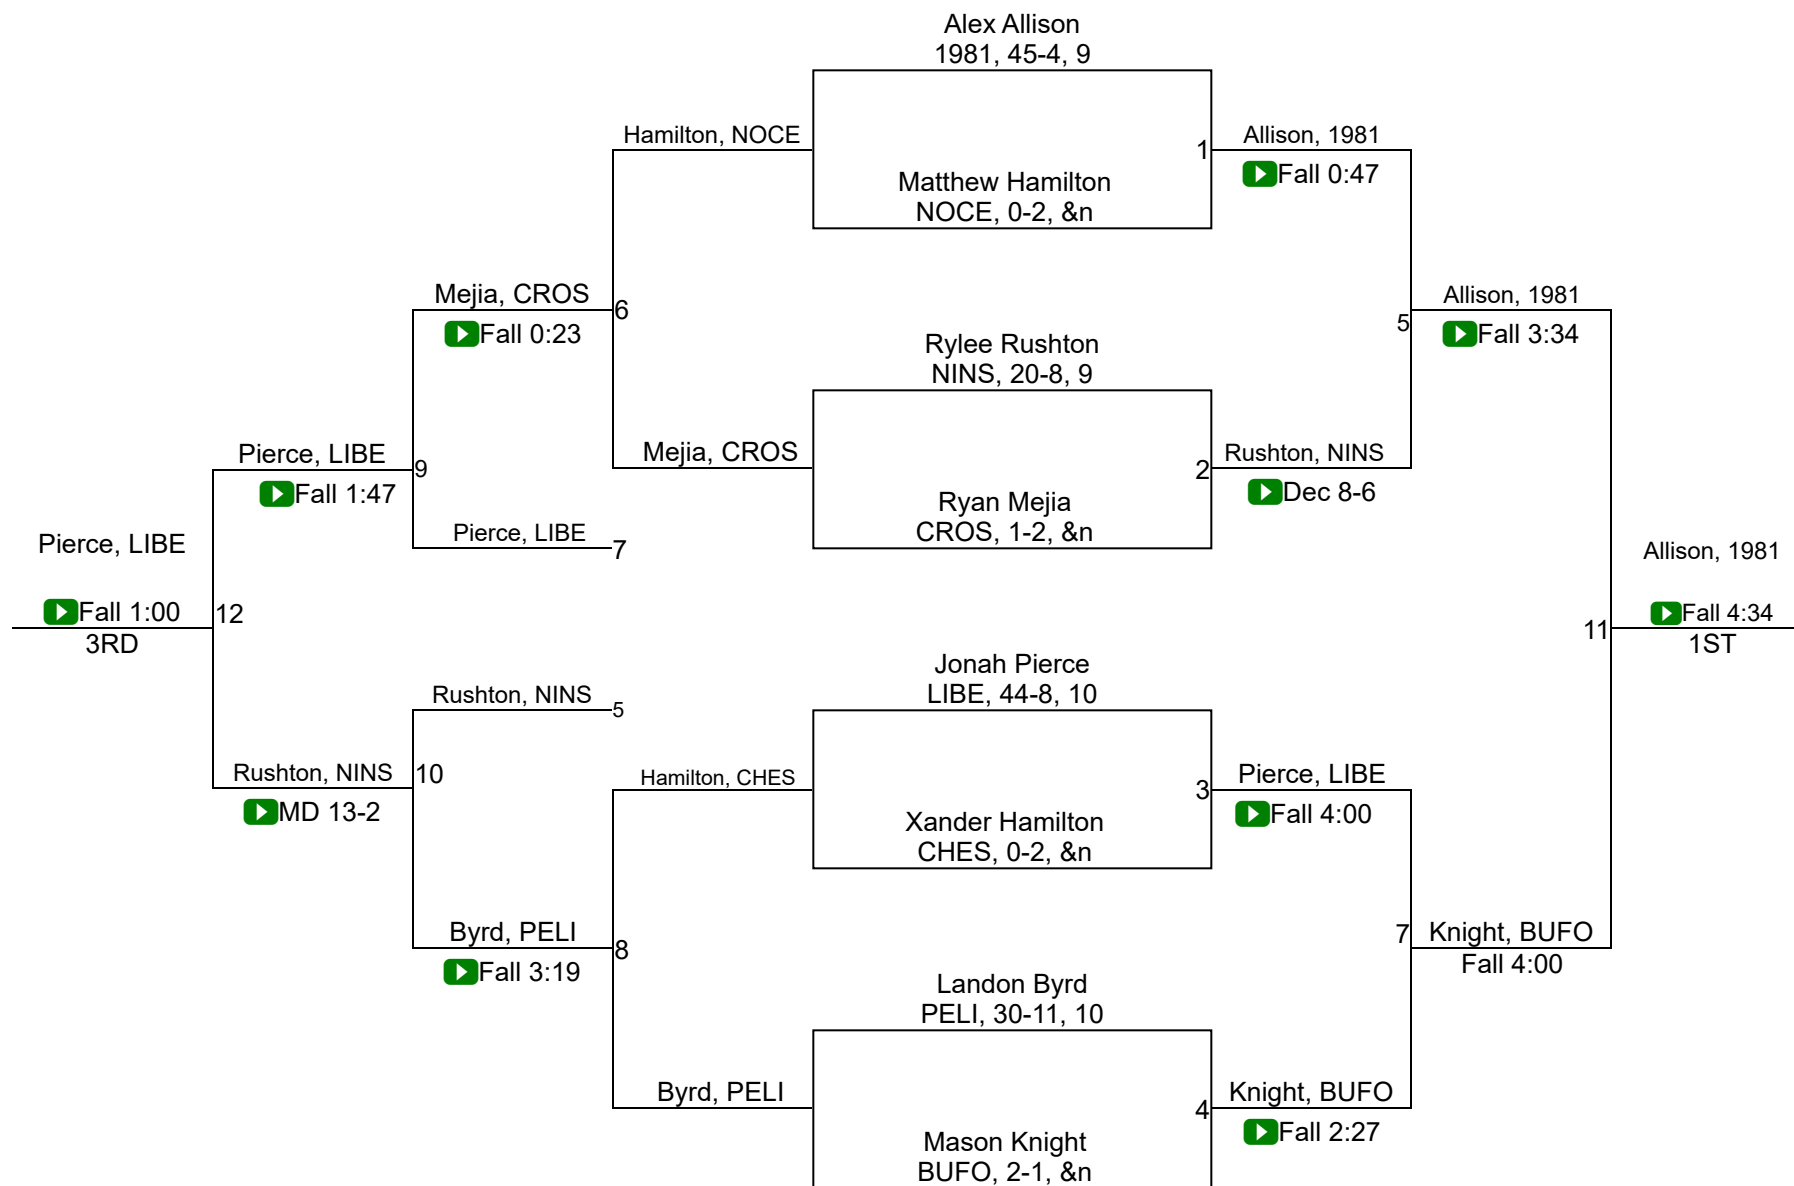

SCHSL State Championships

1A/2A 106

SCHSL State Championships

1A/2A 120

SCHSL State Championships

1A/2A 126

SCHSL State Championships

1A/2A 132

SCHSL State Championships

1A/2A 138

SCHSL State Championships

1A/2A 152

SCHSL State Championships

1A/2A 160

SCHSL State Championships

1A/2A 170