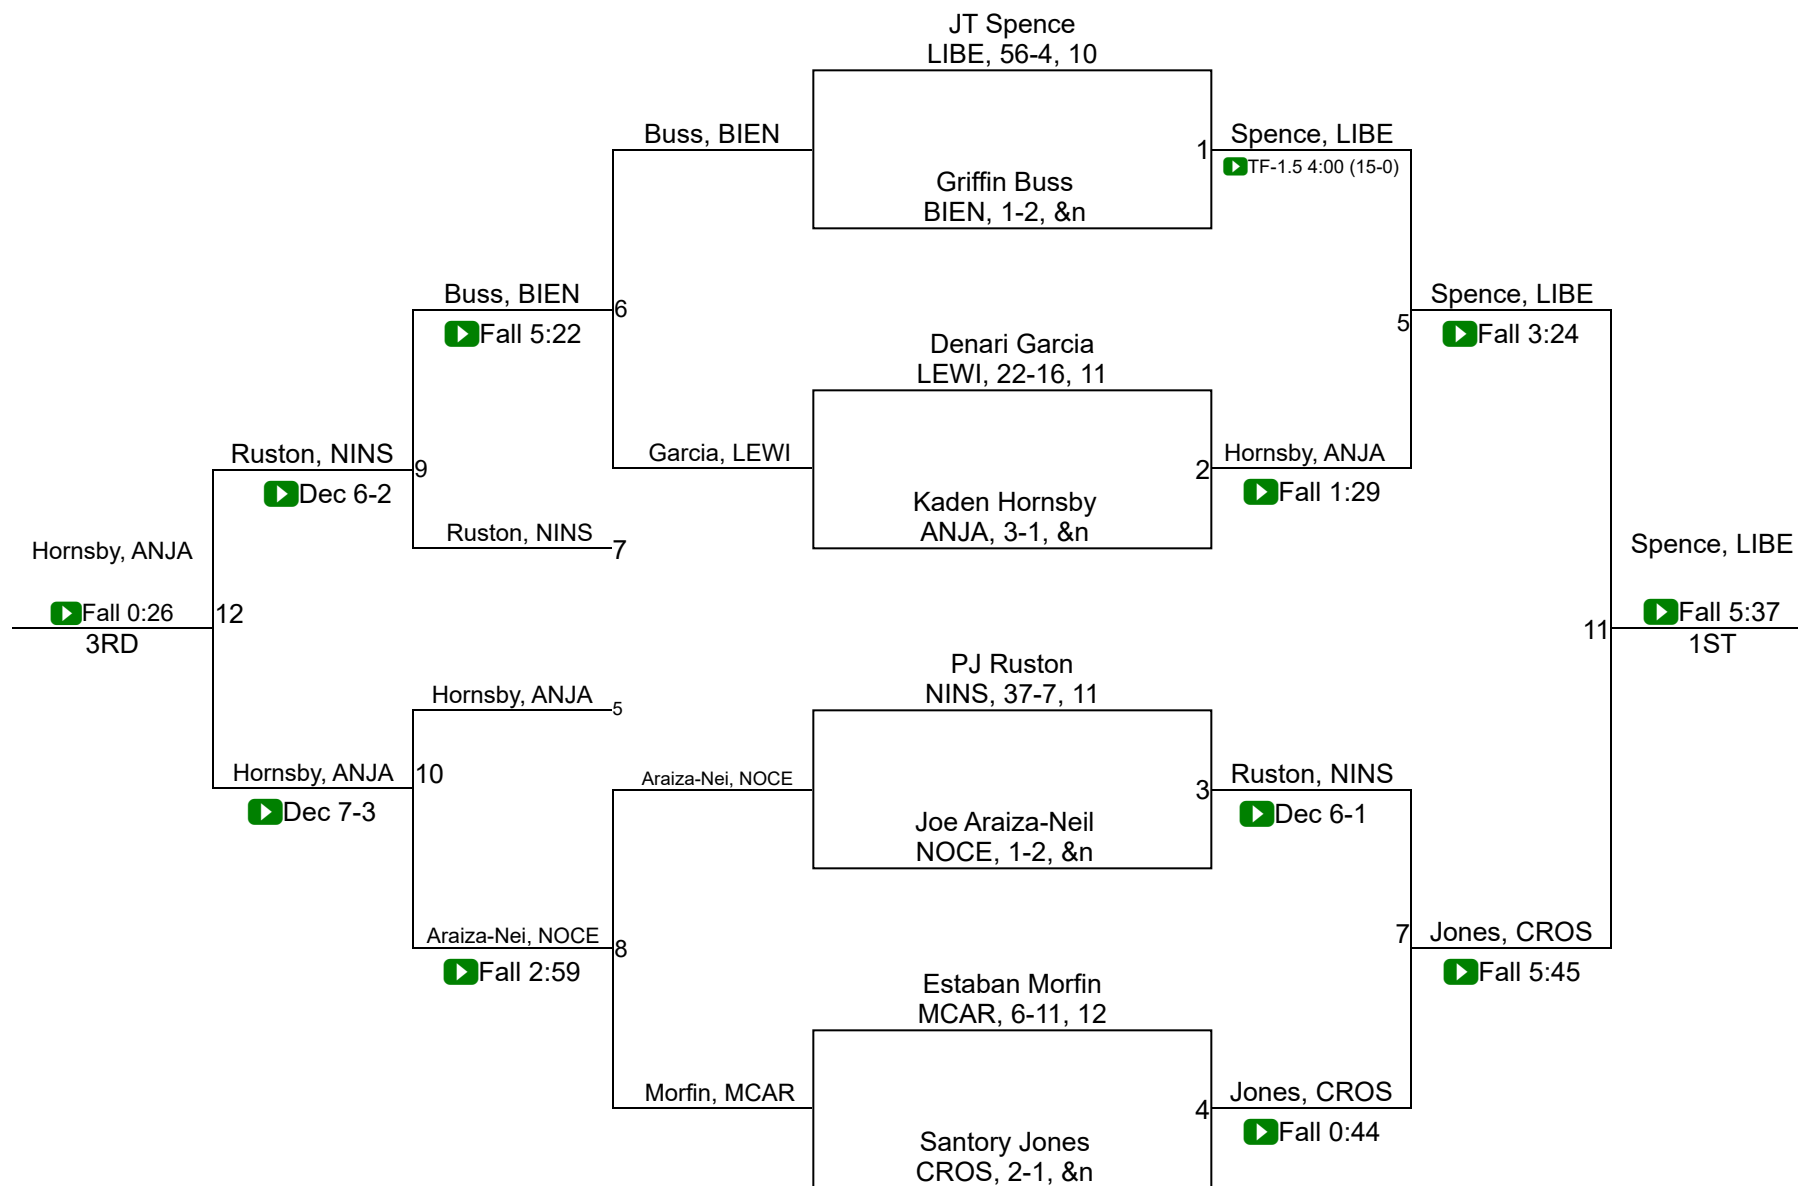

SCHSL State Championships

1A/2A 138

SCHSL State Championships

1A/2A 152

SCHSL State Championships

1A/2A 160

SCHSL State Championships

1A/2A 170