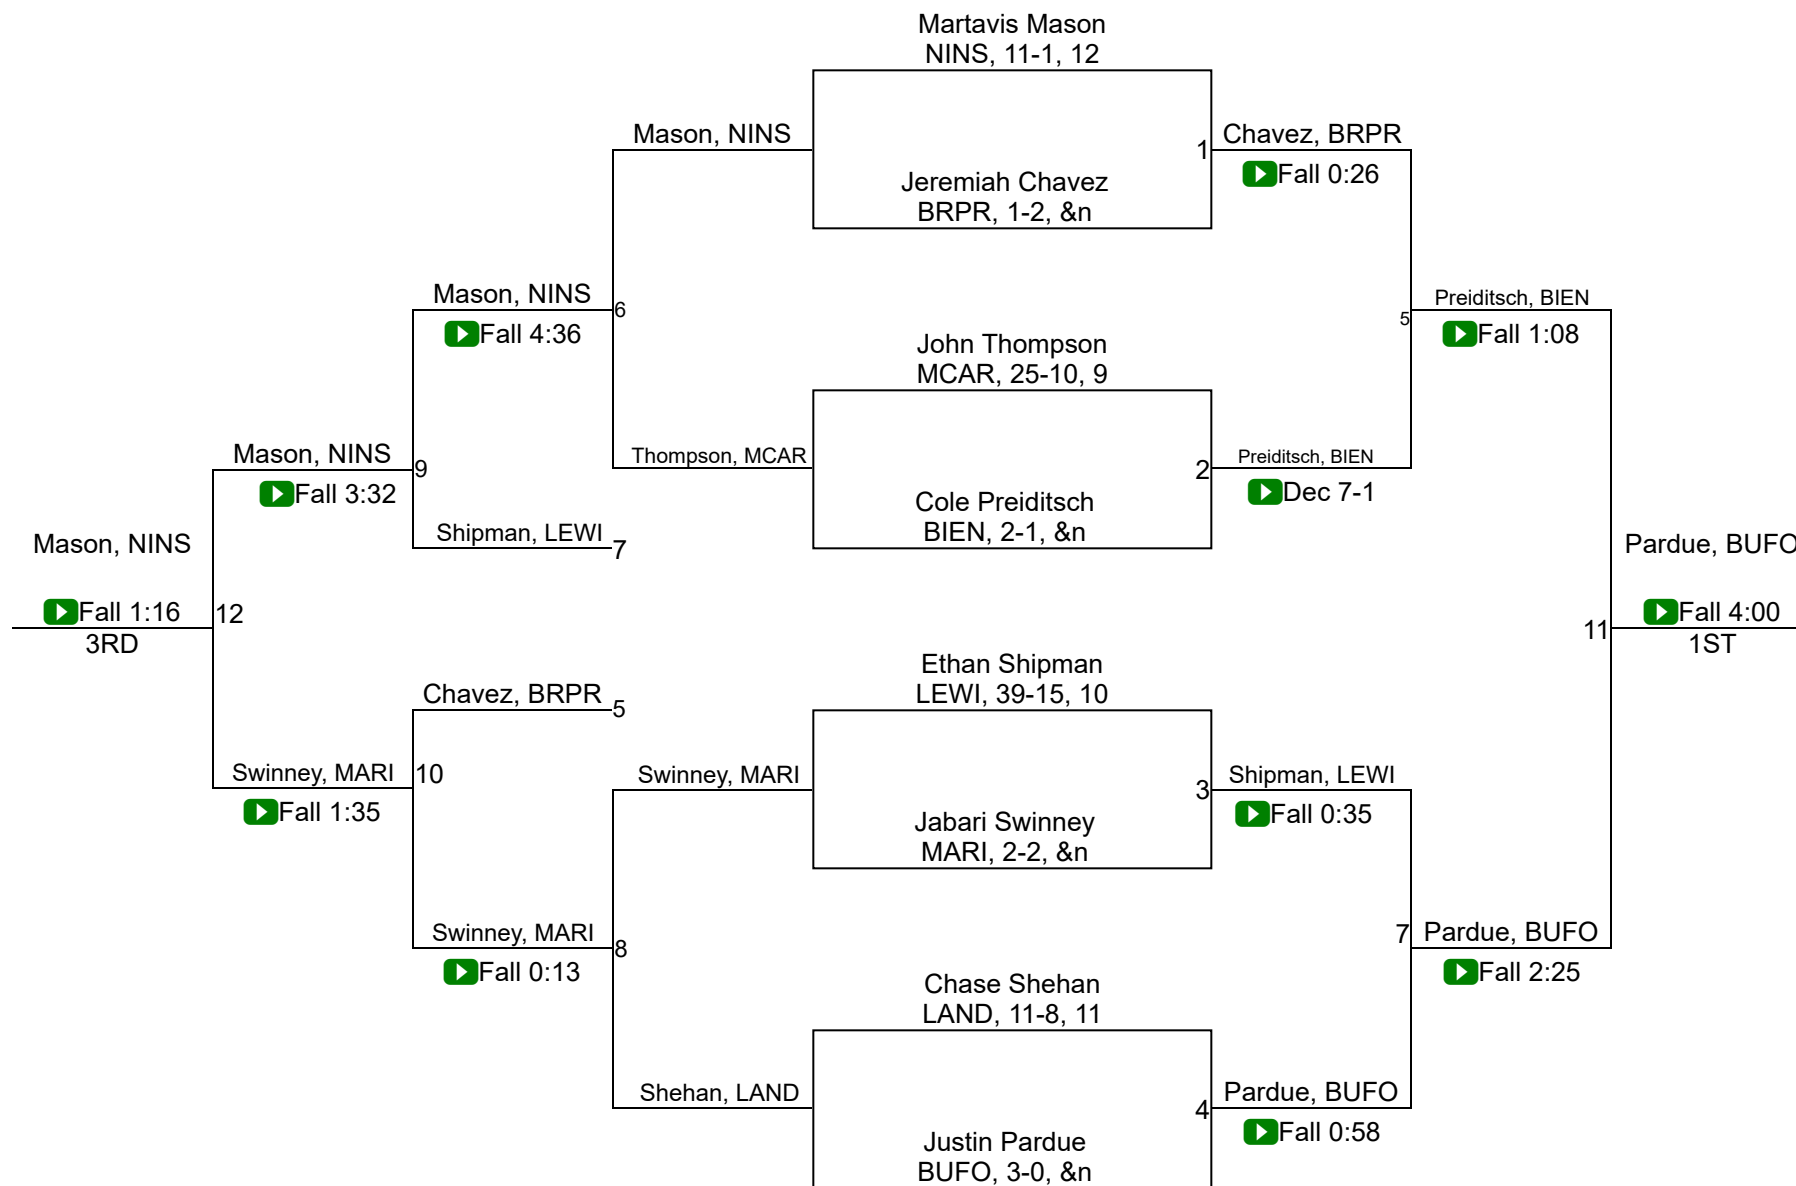

SCHSL State Championships

1A/2A 182

SCHSL State Championships

1A/2A 195

SCHSL State Championships

1A/2A 220

SCHSL State Championships

1A/2A 285