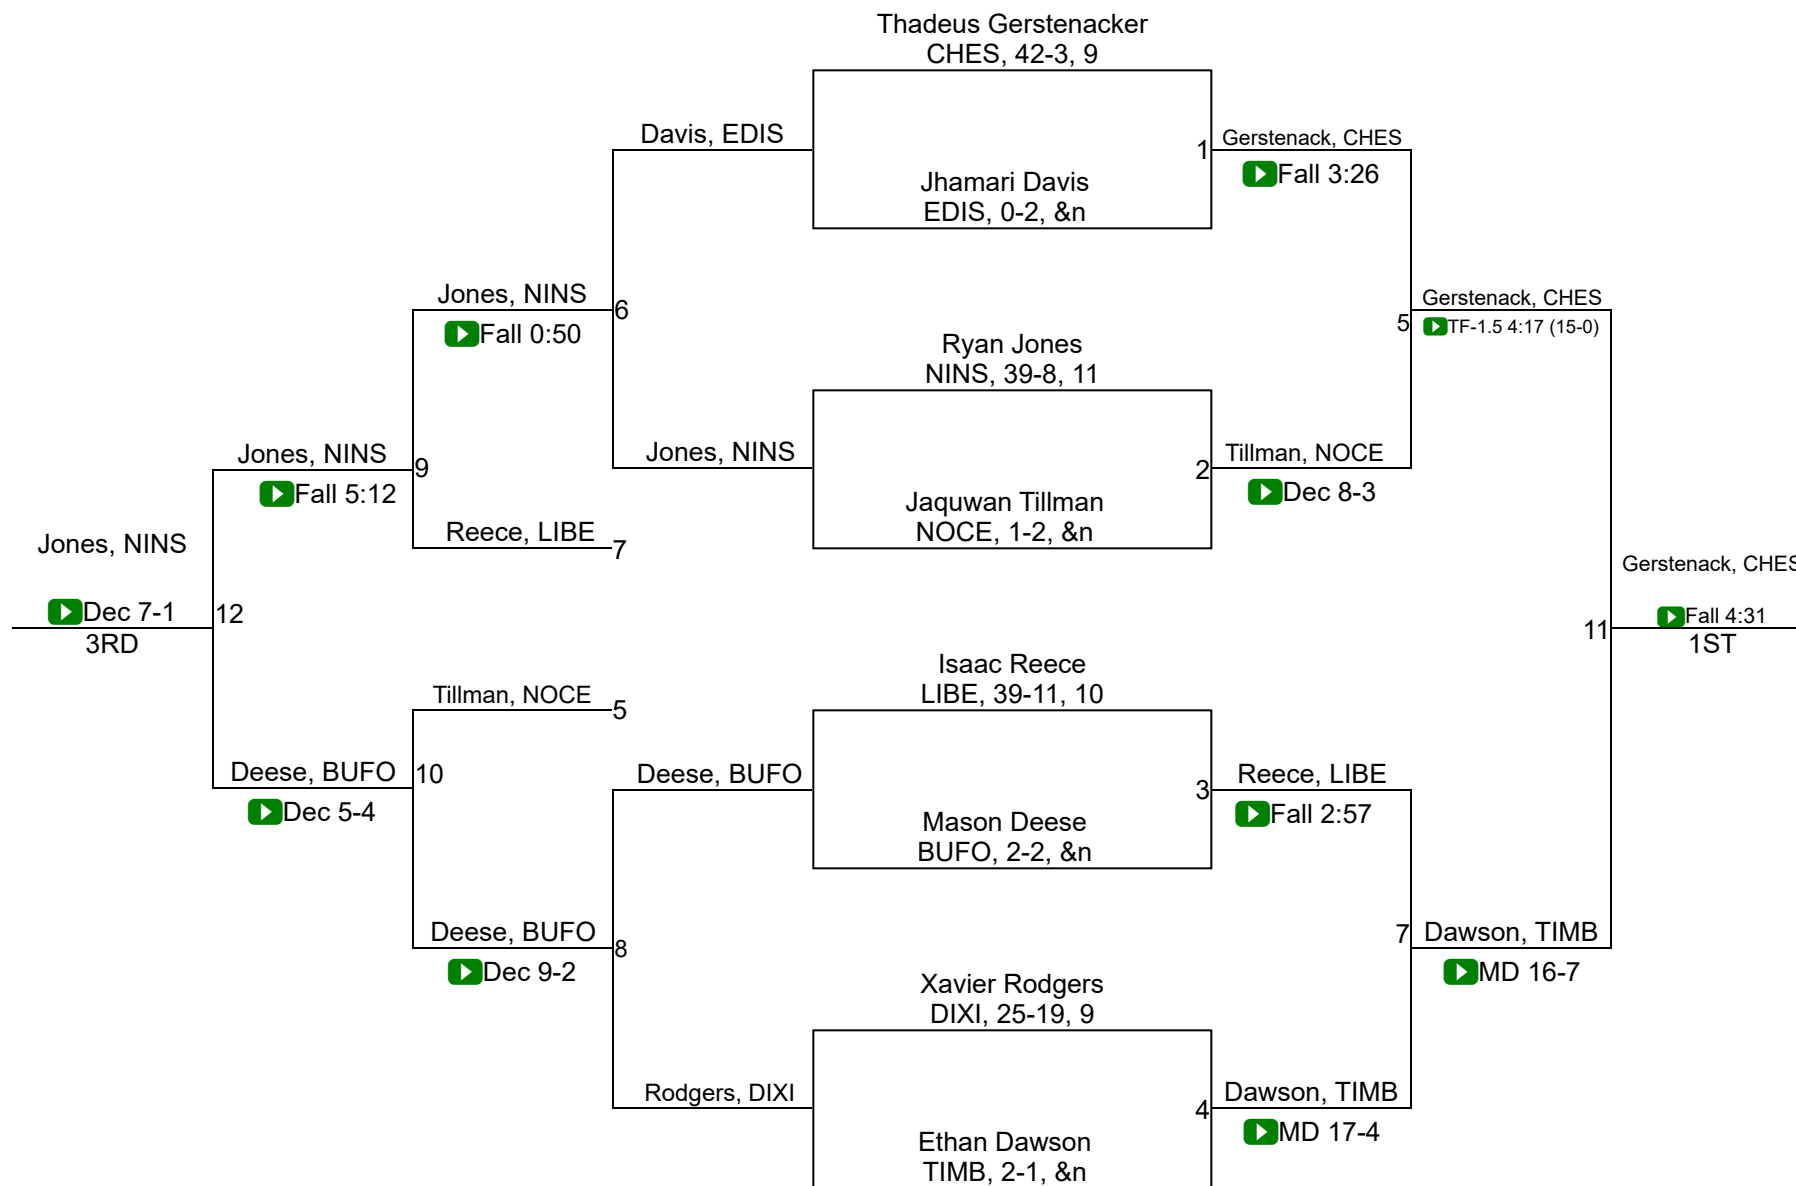

SCHSL State Championships

1A/2A 138