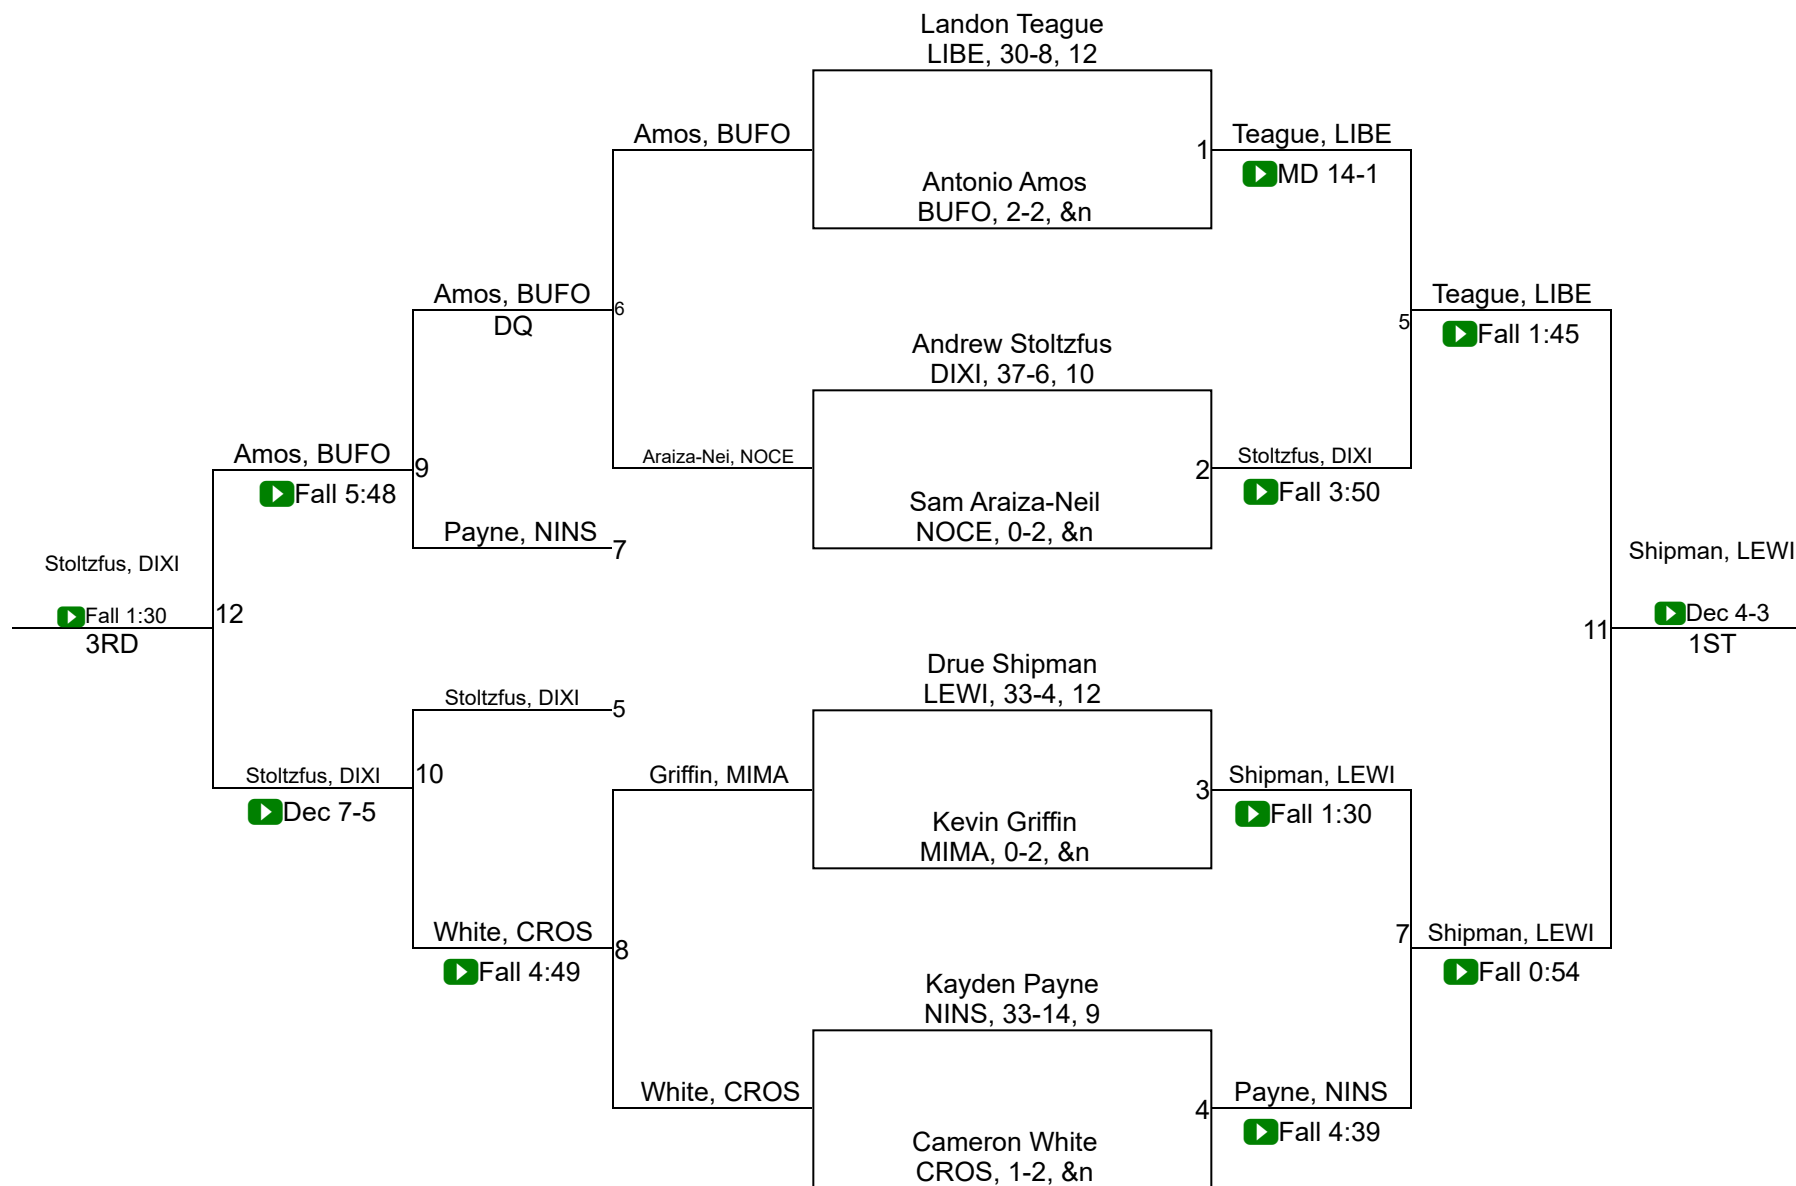

SCHSL State Championships

1A/2A 152