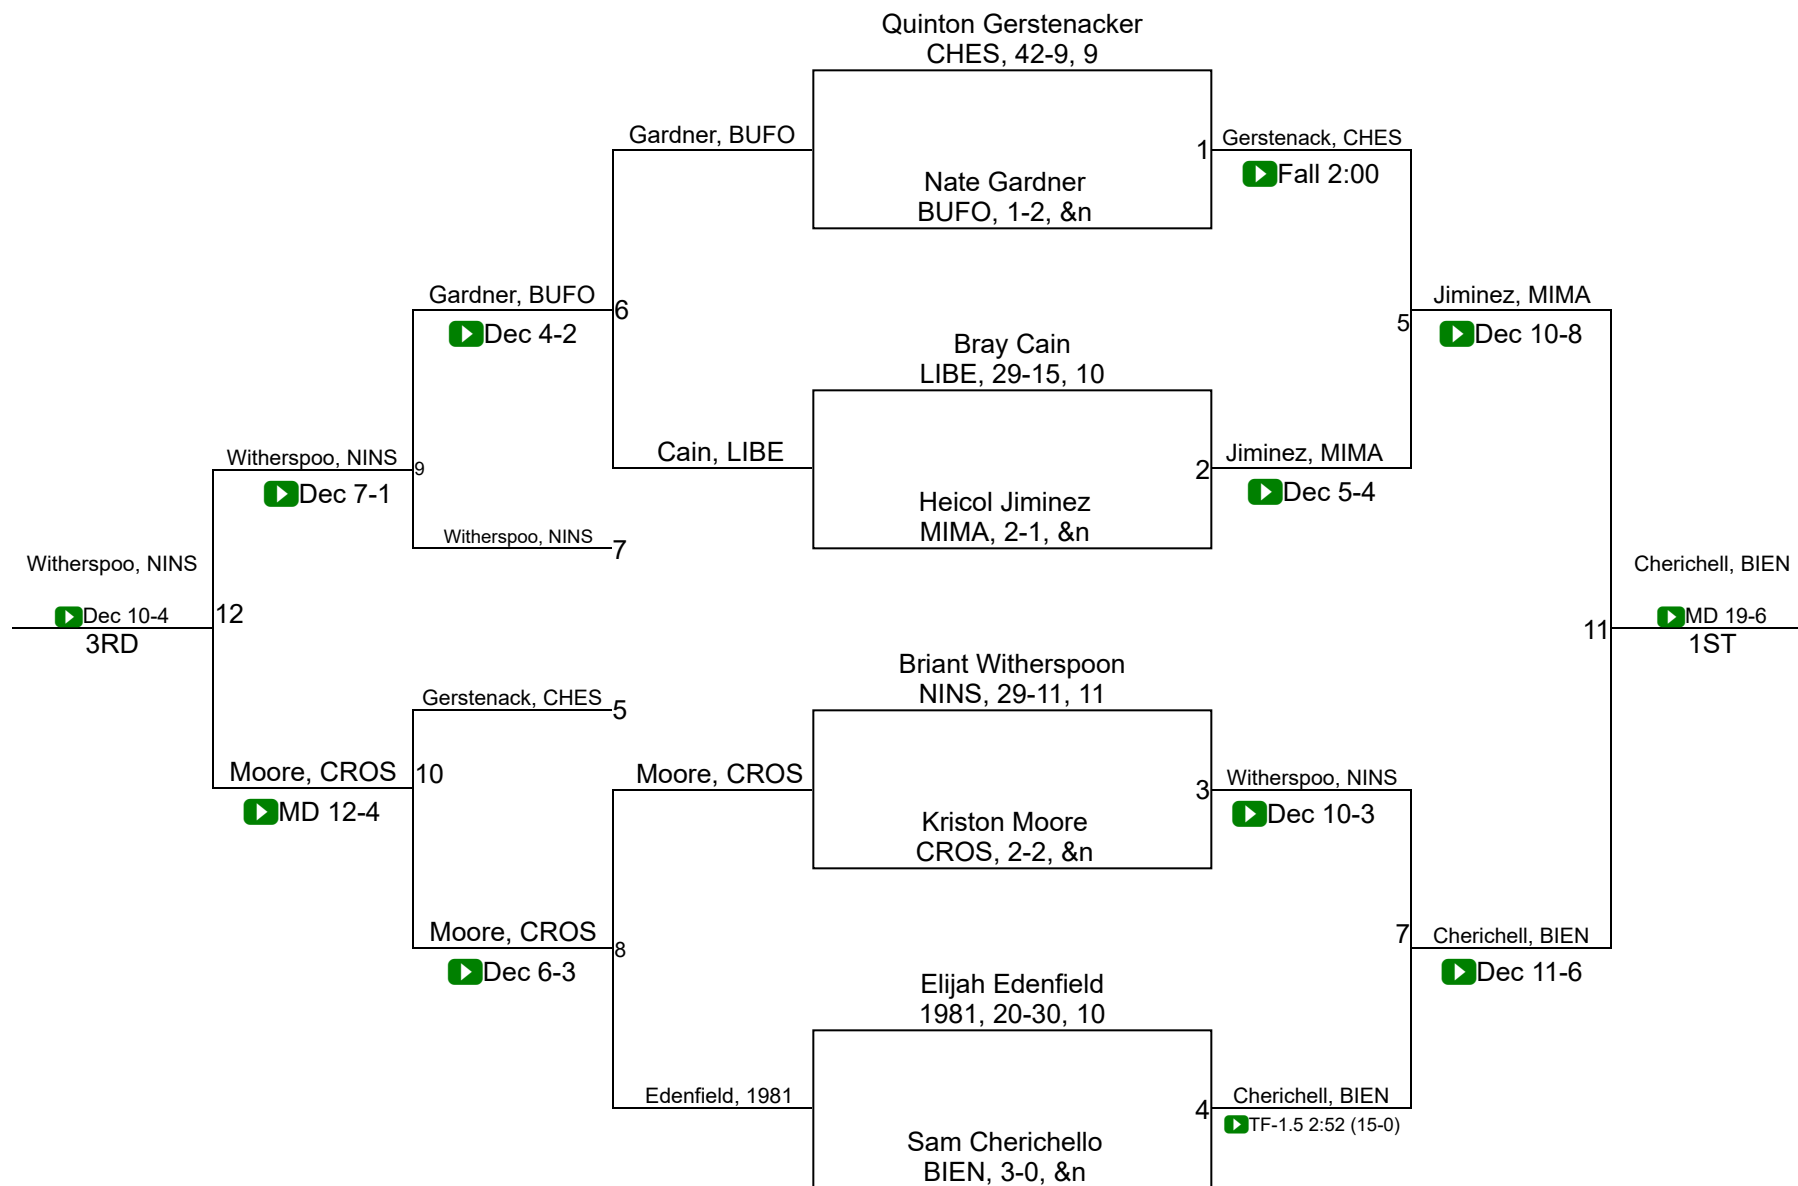

SCHSL State Championships

1A/2A 106

SCHSL State Championships

1A/2A 120

SCHSL State Championships

1A/2A 126

SCHSL State Championships

1A/2A 132