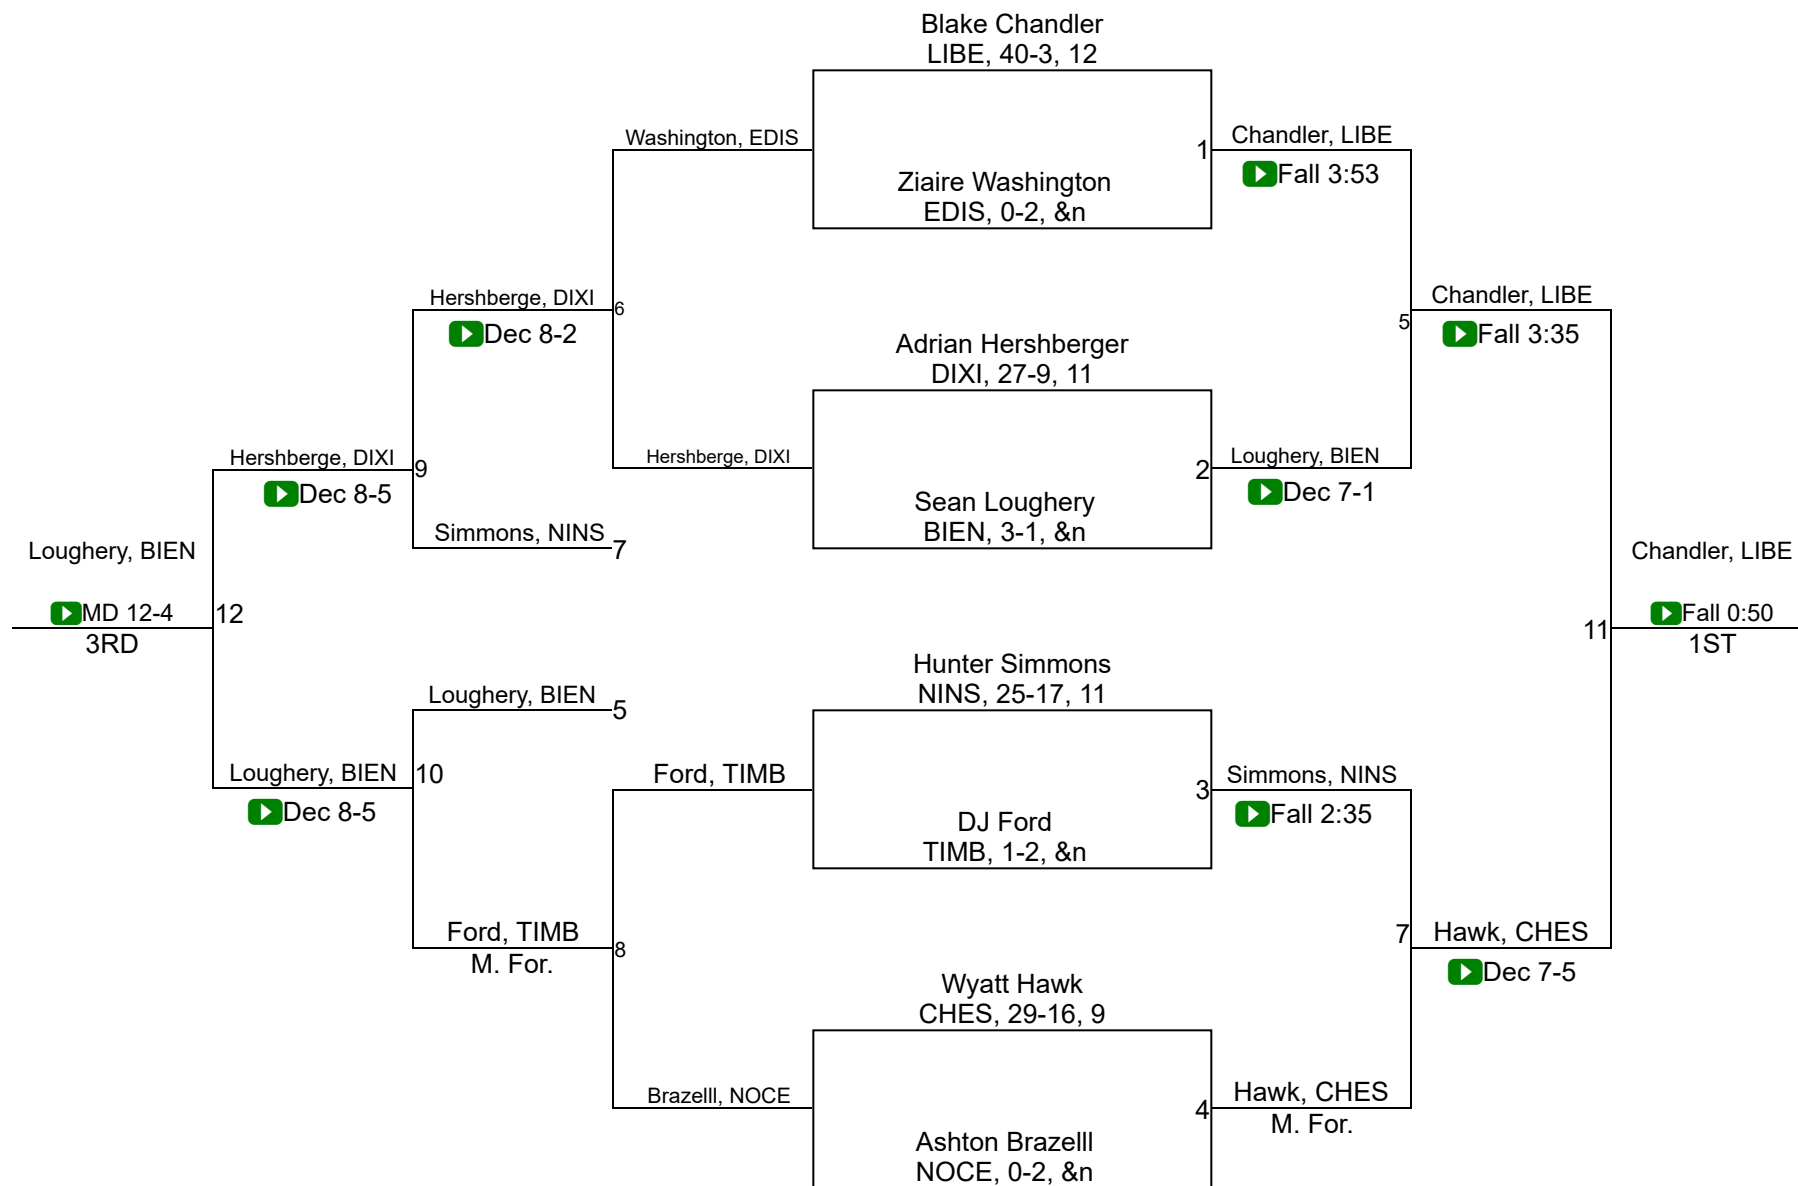

SCHSL State Championships

1A/2A 106

SCHSL State Championships

1A/2A 120

SCHSL State Championships

1A/2A 126

SCHSL State Championships

1A/2A 132